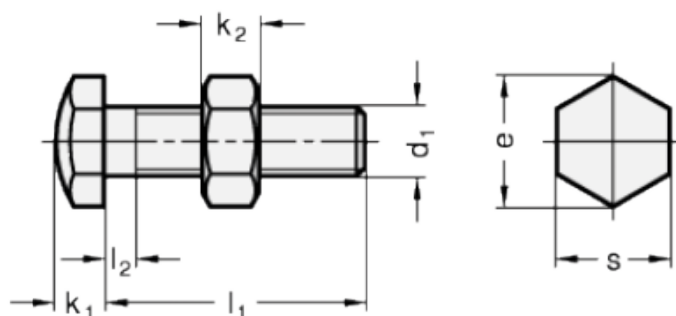

Article number: 20251M415BK

Description: E+G Setting bolt GN 251-M4-15-BK
with nut

Measures

Type AK

Type BK

Mounting block GN 412.1

d	= M4	s = 7
e	= 8.1	
K	= -	
k1	= 2.8	
k2	= 2.4	
l1	= 15	
l2 max.	= 2.1	
l3	= 1.5	