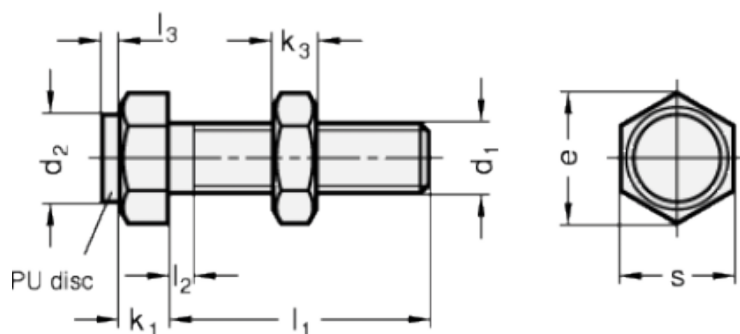

Article number: 20251M415BK

Description: E+G Setting bolt GN 251-M4-15-BK
with nut

Measures

Type AK

Type BK

Mounting block GN 412.1

d	= M4	s = 7
e	= 8.1	
K	= -	
k1	= 2.8	
k2	= 2.4	
l1	= 15	
l2 max.	= 2.1	
l3	= 1.5	